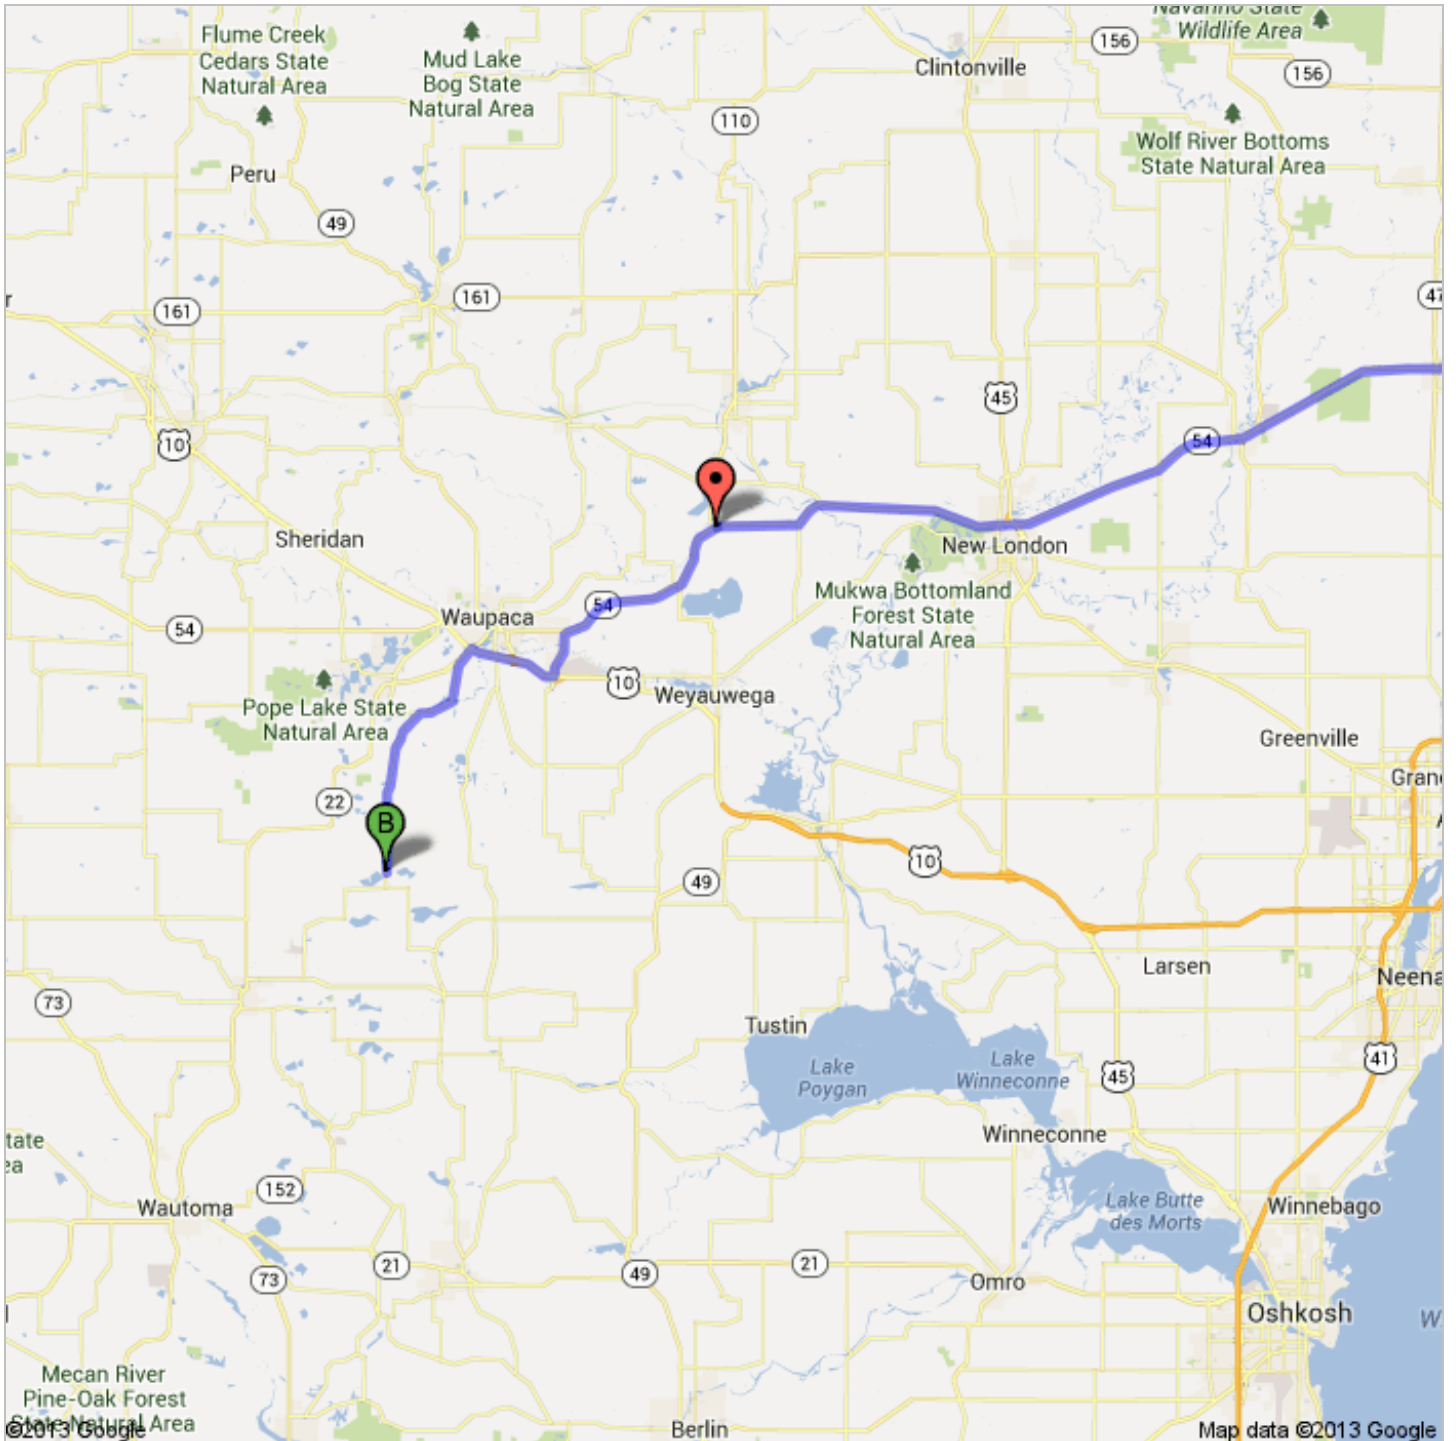

Directions to Twin Lakes Scout Camp
N7104 County Road K, Waupaca, WI 54981
65.7 mi – about 1 hour 26 mins

A **Valley View Elementary School**
Ashwaubenon, WI

1. Head **southwest** on **True Ln** toward **Orlando Dr** go 0.2 mi
total 0.2 mi
-  2. Turn right onto **Cormier Rd**
About 4 mins go 1.5 mi
total 1.7 mi
-  3. Turn left onto **Packerland Dr**
About 1 min go 0.5 mi
total 2.2 mi
-  4. Turn right onto **Airport Dr**
About 2 mins go 1.0 mi
total 3.2 mi
-  5. At the traffic circle, continue straight to stay on **Airport Dr**
About 2 mins go 1.3 mi
total 4.5 mi
-  6. At the traffic circle, continue straight to stay on **Airport Dr**
About 2 mins go 1.4 mi
total 5.9 mi
-  7. At the traffic circle, continue straight to stay on **Airport Dr** go 351 ft
total 5.9 mi
-  8. **Airport Dr** turns left and becomes **WI-54 W/WI-54 Trunk W/W Mason St**
Continue to follow WI-54 W/WI-54 Trunk W
About 55 mins go 46.4 mi
total 52.3 mi
-  9. At the traffic circle, take the **2nd** exit onto **WI-22/WI-22 Trunk/WI-54 W** go 1.6 mi
total 53.9 mi
-  10. Slight right to merge onto **US-10 W/WI-22 S/WI-22 Trunk S/WI-49 N/WI-54 W/WI-54 Trunk W**
About 3 mins go 2.7 mi
total 56.6 mi
-  11. Take the **WI-22 S/County Rd K** exit toward **Waupaca/Wild Rose/King/Veterans Home** go 0.3 mi
total 56.8 mi
-  12. Turn left onto **County Rd K/WI-22 S/WI-22 Trunk S**
Continue to follow WI-22 S/WI-22 Trunk S
About 3 mins go 0.7 mi
total 57.5 mi
-  13. Turn left onto **County Highway K/County Rd K** go 8.1 mi
total 65.7 mi
Destination will be on the right
About 10 mins

B **Twin Lakes Scout Camp**
N7104 County Road K, Waupaca, WI 54981

These directions are for planning purposes only. You may find that construction projects, traffic, weather, or other events may cause conditions to differ from the map results, and you should plan your route accordingly. You must obey all signs or notices regarding your route.